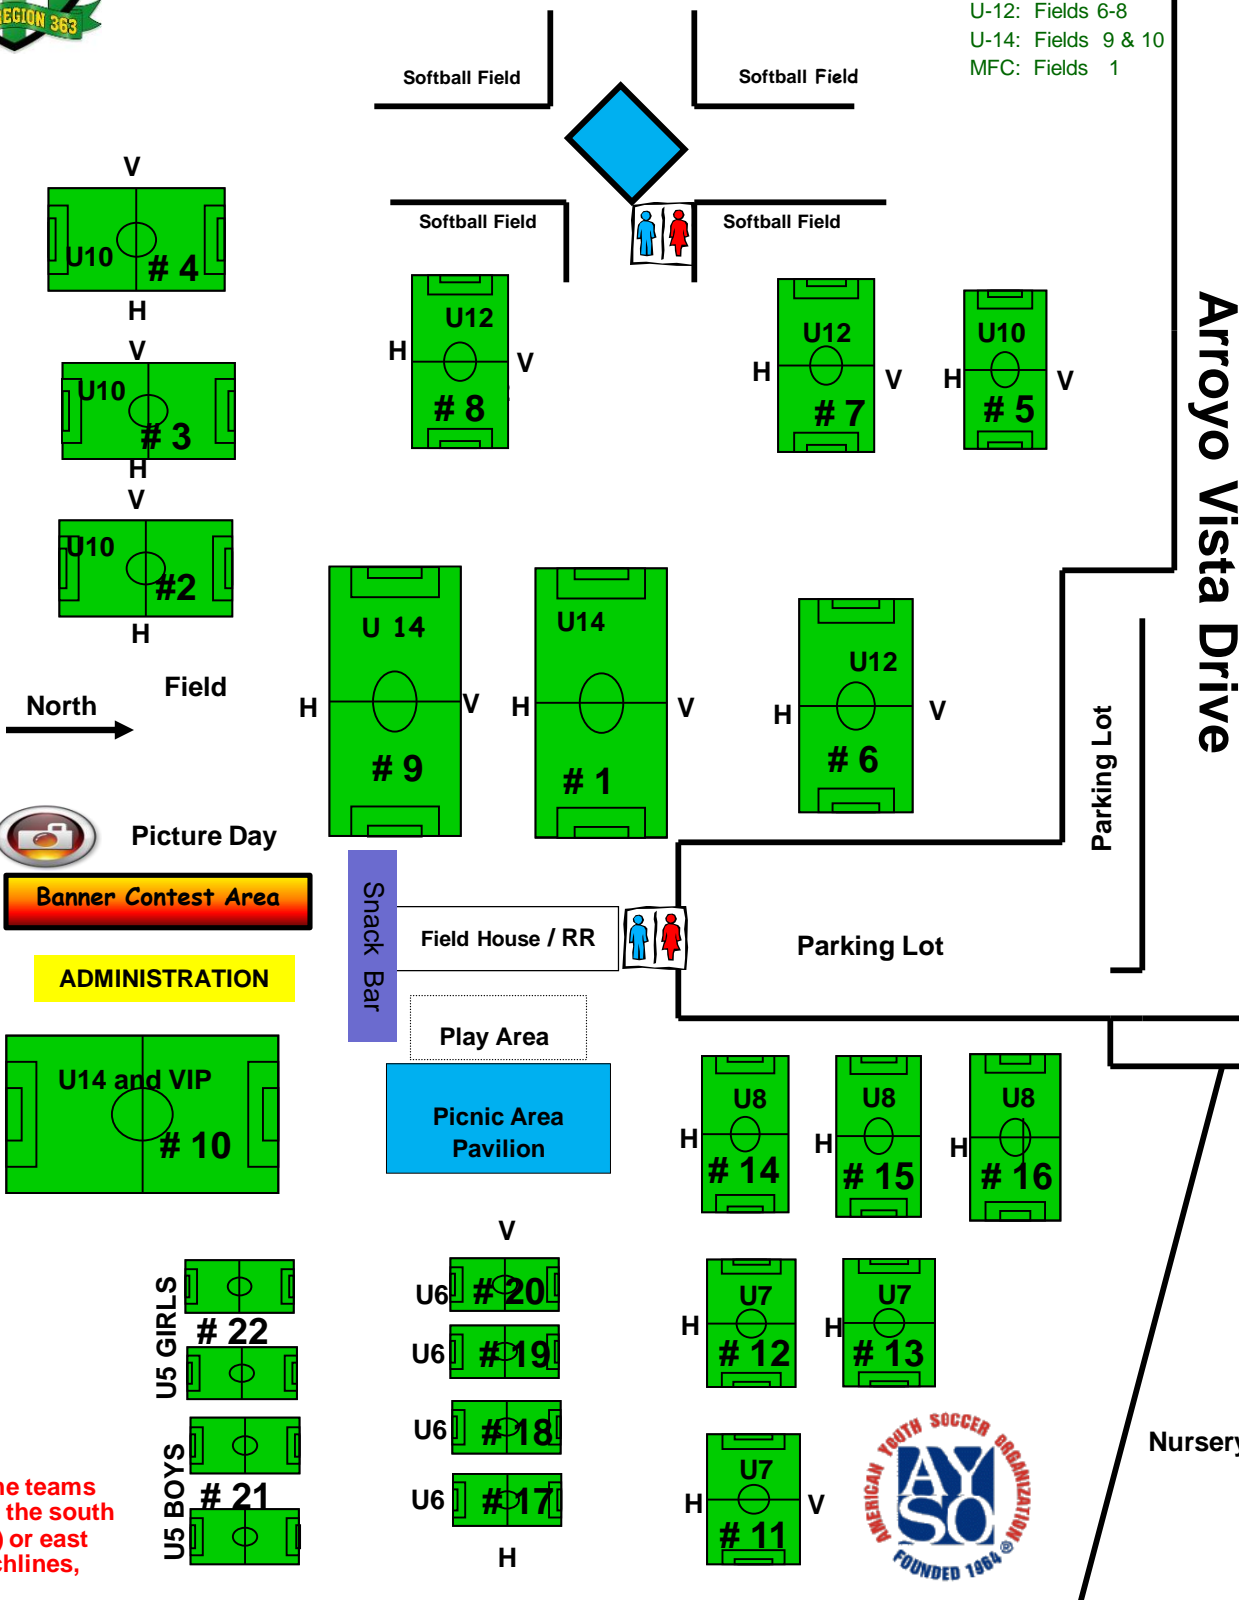

- U-5: Fields 21-22
- U-6: Fields 17-20
- U-7: Fields 11-13
- U-8: Fields 14-16
- U-10: Fields 2-5
- U-12: Fields 6-8
- U-14: Fields 9 & 10
- MFC: Fields 1

Arroyo Vista Drive

Picture Day
Banner Contest Area

ADMINISTRATION

U14 and VIP # 10

U5 GIRLS # 22
U5 BOYS # 21

U6 # 20
U6 # 19
U6 # 18
U6 # 17

U8 # 14
U8 # 15
U8 # 16
U7 # 12
U7 # 13
U7 # 11

Home teams take the south (hill) or east touchlines,