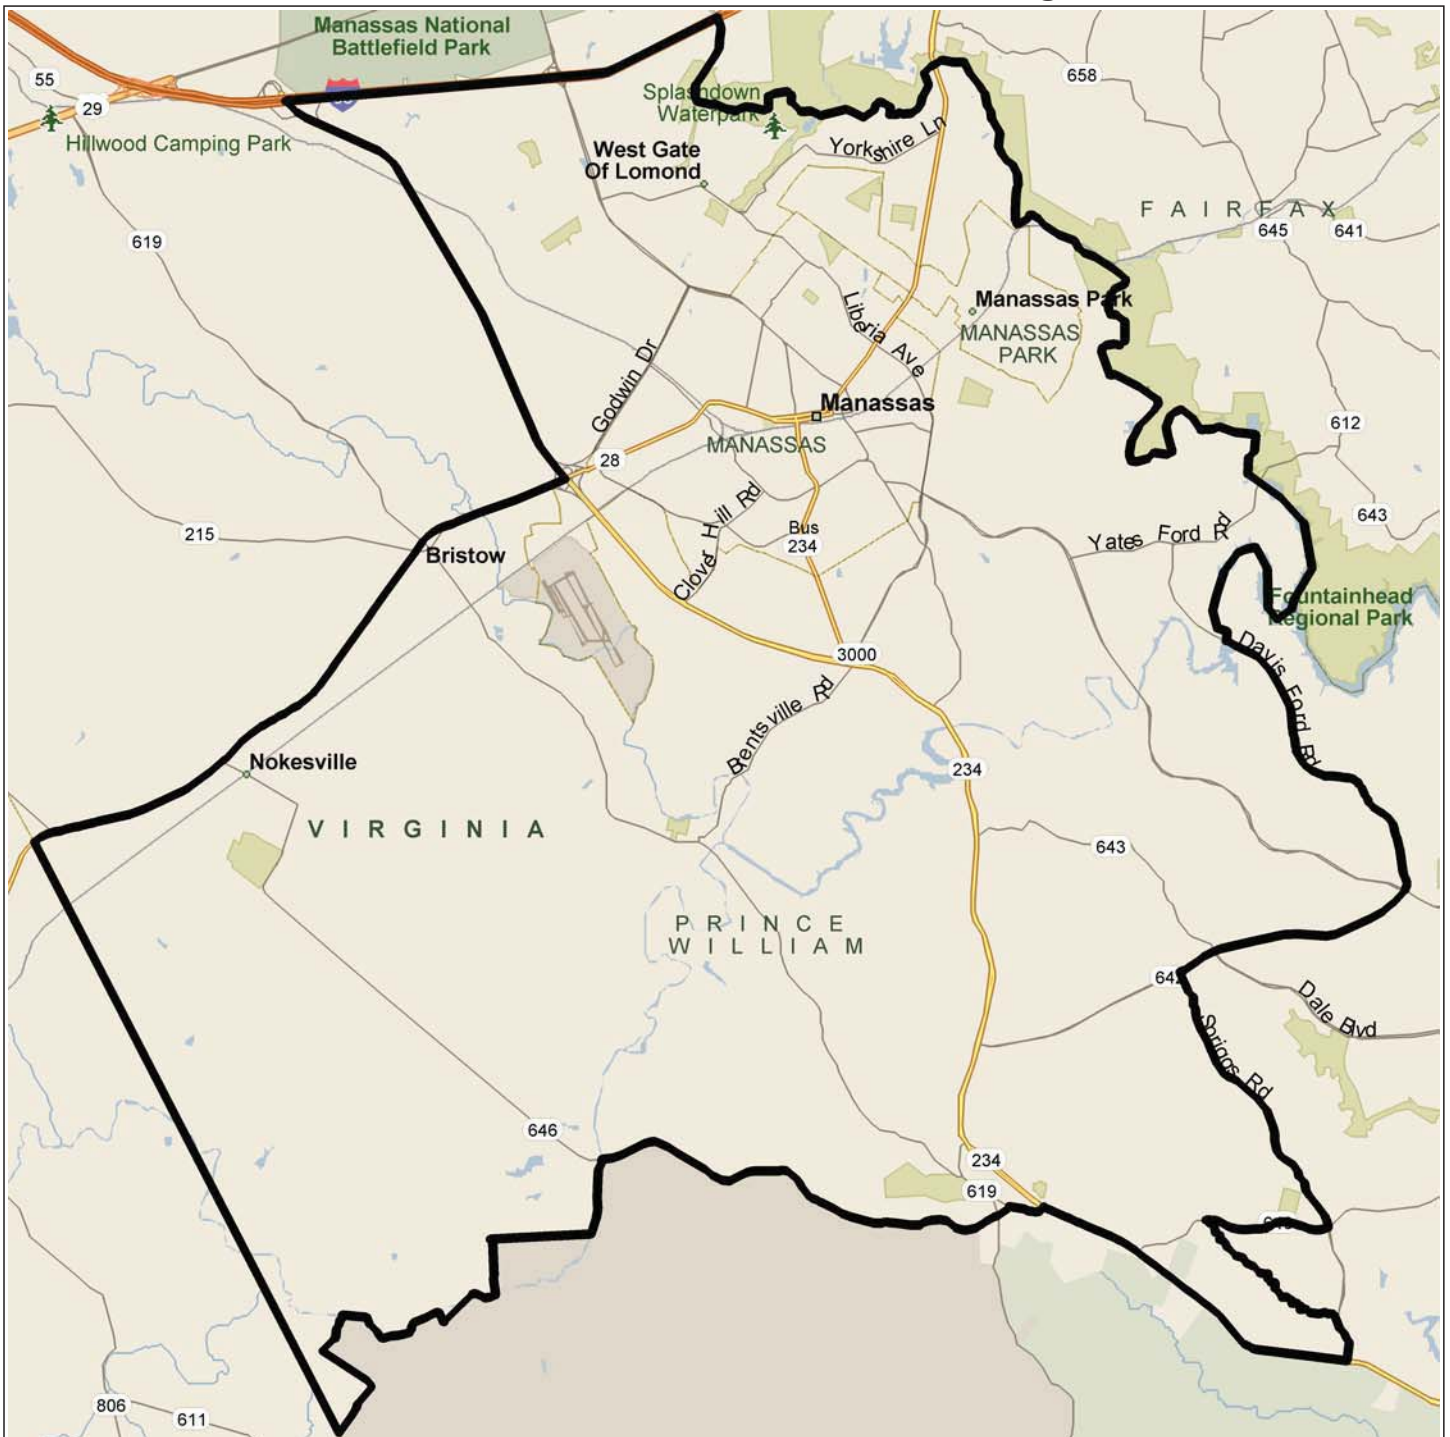

Central PWC Girls Softball Little League

Included schools:

All Saints CS	Loch Lomond ES	Osborn HS	Stonewall Jackson HS
Ashland ES	Manassas Park ES	Osborn Park HS	Stonewall MS
Baldwin ES	Manassas Park MS	Parkside MS	Sudley ES
Benton MS	Manassas Park HS	Patroit HS	T. Clay Wood ES
Brentsville District HS	Marshall ES	Pennington CS	The Nokesville School
Coles ES	Mayfield MS	Round ES	Victory ES
Cougar ES	Metz MS	Seton CS	West Gate ES
Ellis ES	Mullen ES	Signal Hill ES	Yorkshire ES
Emmanuel Christian School	Nokesville ES	Sinclair ES	

Western PWC Girls Softball Little League