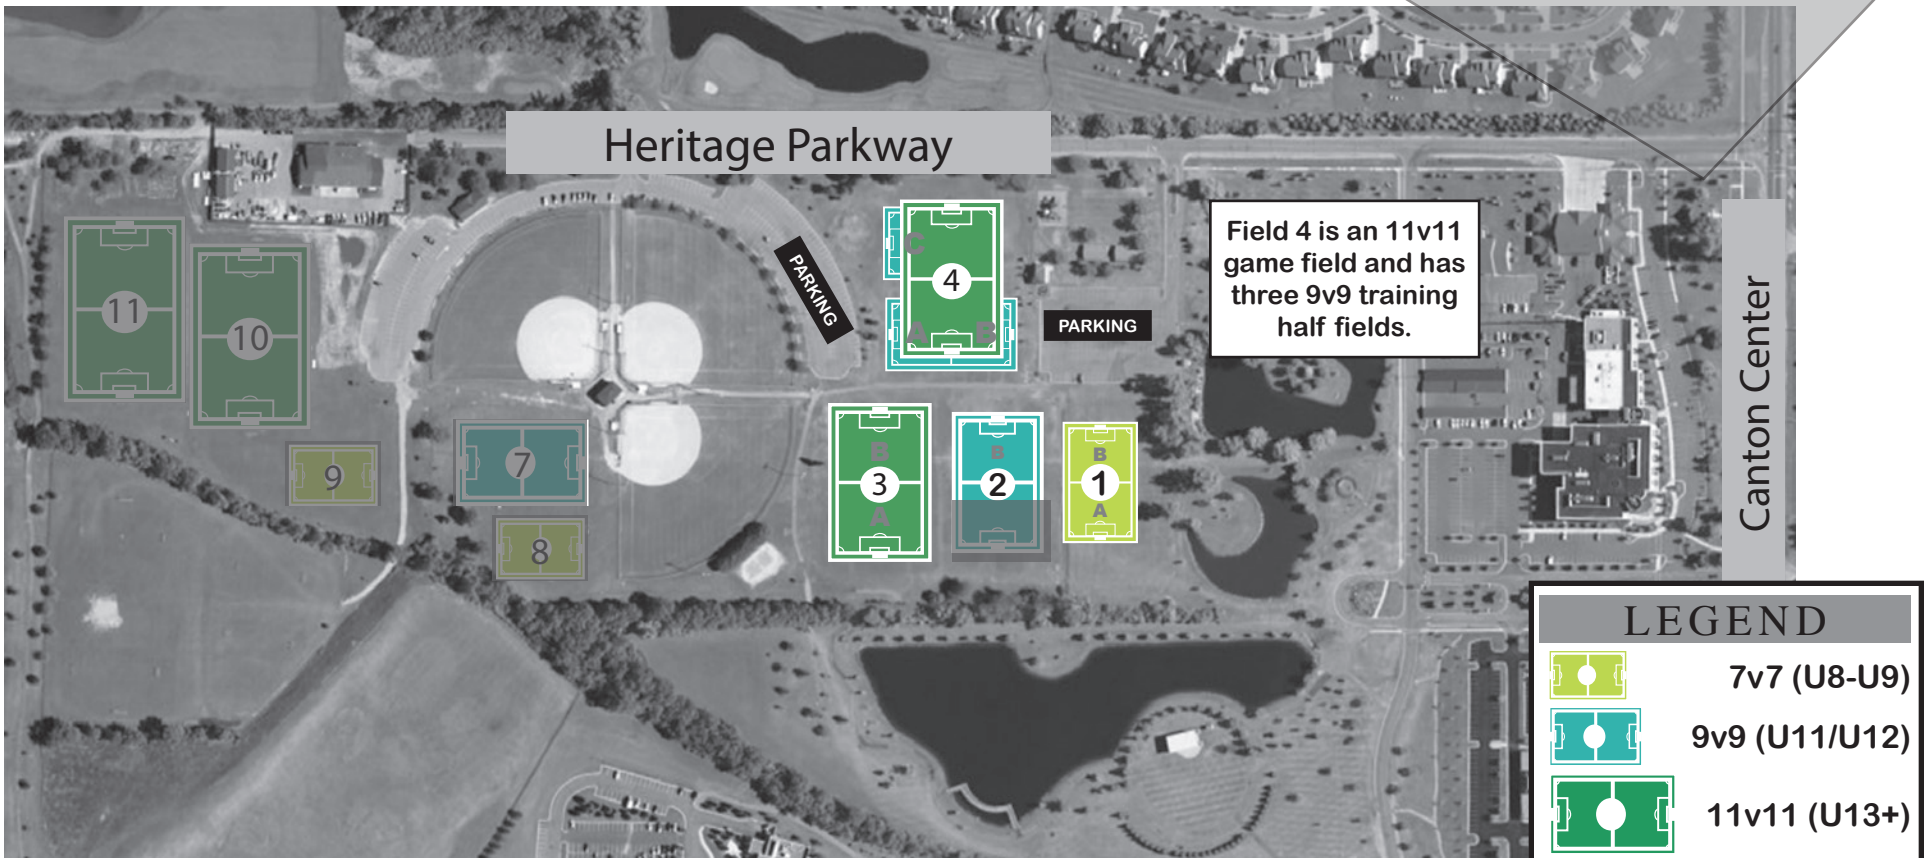

# HERITAGE PARK

Located off Canton Center Road between Cherry Hill and Palmer roads.  
 GPS/Mapquest: 1010 S. Canton Center Road • Canton, MI 48188  
 42°18'00.10 N - 83°29'27.59 W