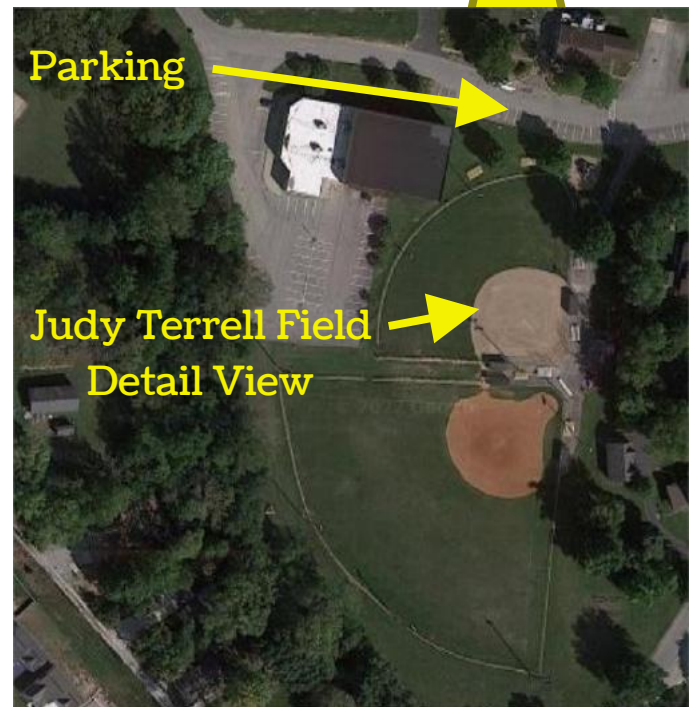

Mount Comfort Elementary

5694 W 300 N, Greenfield, IN

Mt. Comfort games are played at Mt. Comfort Elementary, 15 minutes east of our home field. Parking is scarce so ARRIVE EARLY if possible!

Memorial Park

400 W Church St, Fortville, IN

The Major Minor Field is at the back of the park. Drive past the fields at the front, continue past the curve, and you will see the field on the right. Parking is right outside the field.

After you enter the park, Judy Terrell Field is on the left. There is parking behind the Community Center but parking on the street is closer.