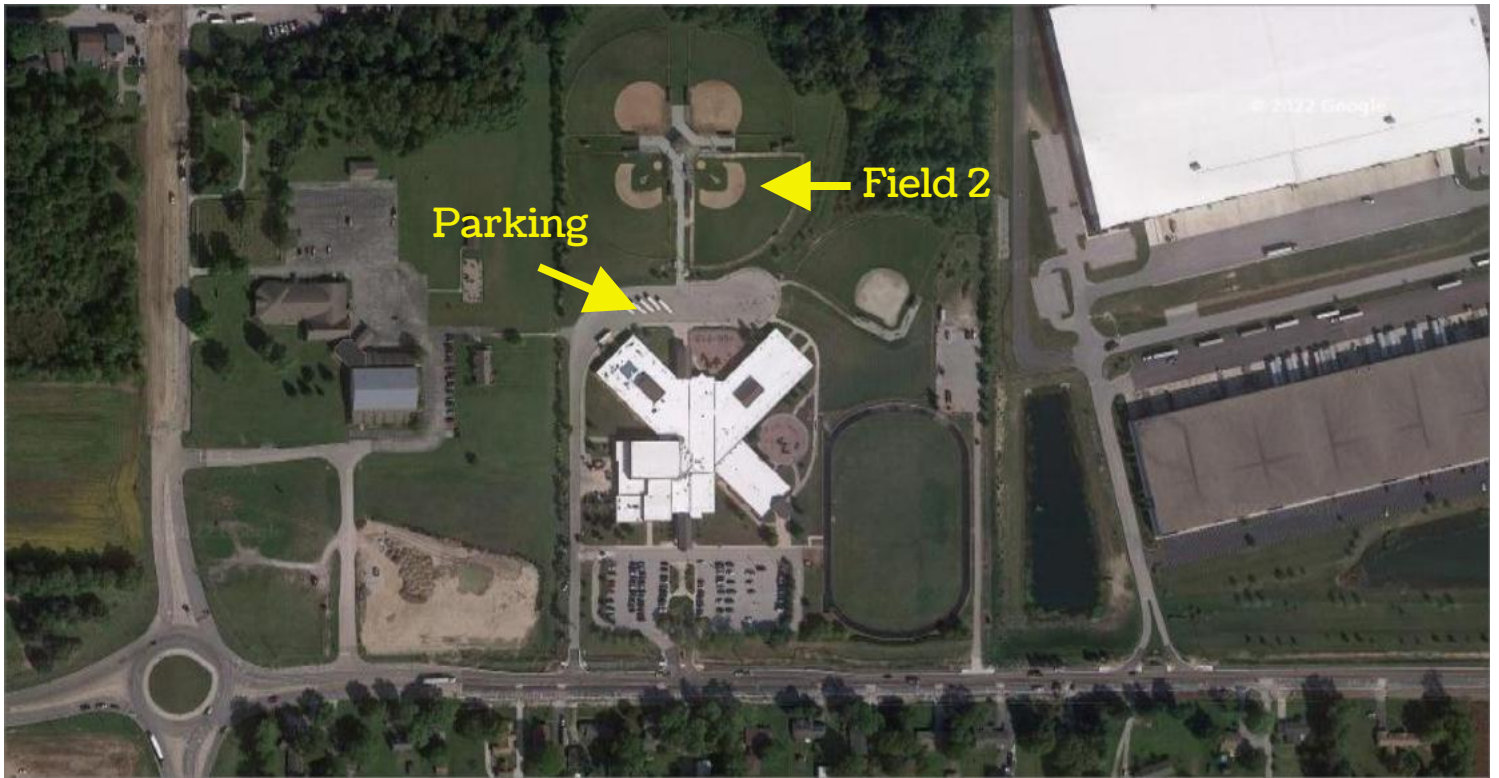

Mount Comfort Elementary

5694 W 300 N, Greenfield, IN

Mt. Comfort games are played at Mt. Comfort Elementary, 15 minutes east of our home field. Parking is scarce so ARRIVE EARLY if possible!

Memorial Park

400 W Church St, Fortville, IN

The Major Minor Field is at the back of the park. Drive past the fields at the front, continue past the curve, and you will see the field on the right. Parking is right outside the field.

After you enter the park, Judy Terrell Field is on the left. There is parking behind the Community Center but parking on the street is closer.