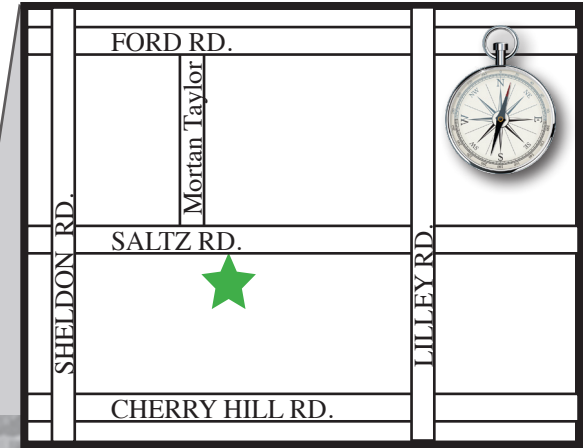

Flodin Park

Flodin Park

Located off Saltz Road
between Lilley and Sheldon

GPS/Mapquest:
43399 Saltz Road
Canton, MI 48187

42°18'54.02 N
83°28'03.04 W

LEGEND	
	7v7 (U9/U10)
	9v9 (U11/U12)

www.CantonSoccerClub.com