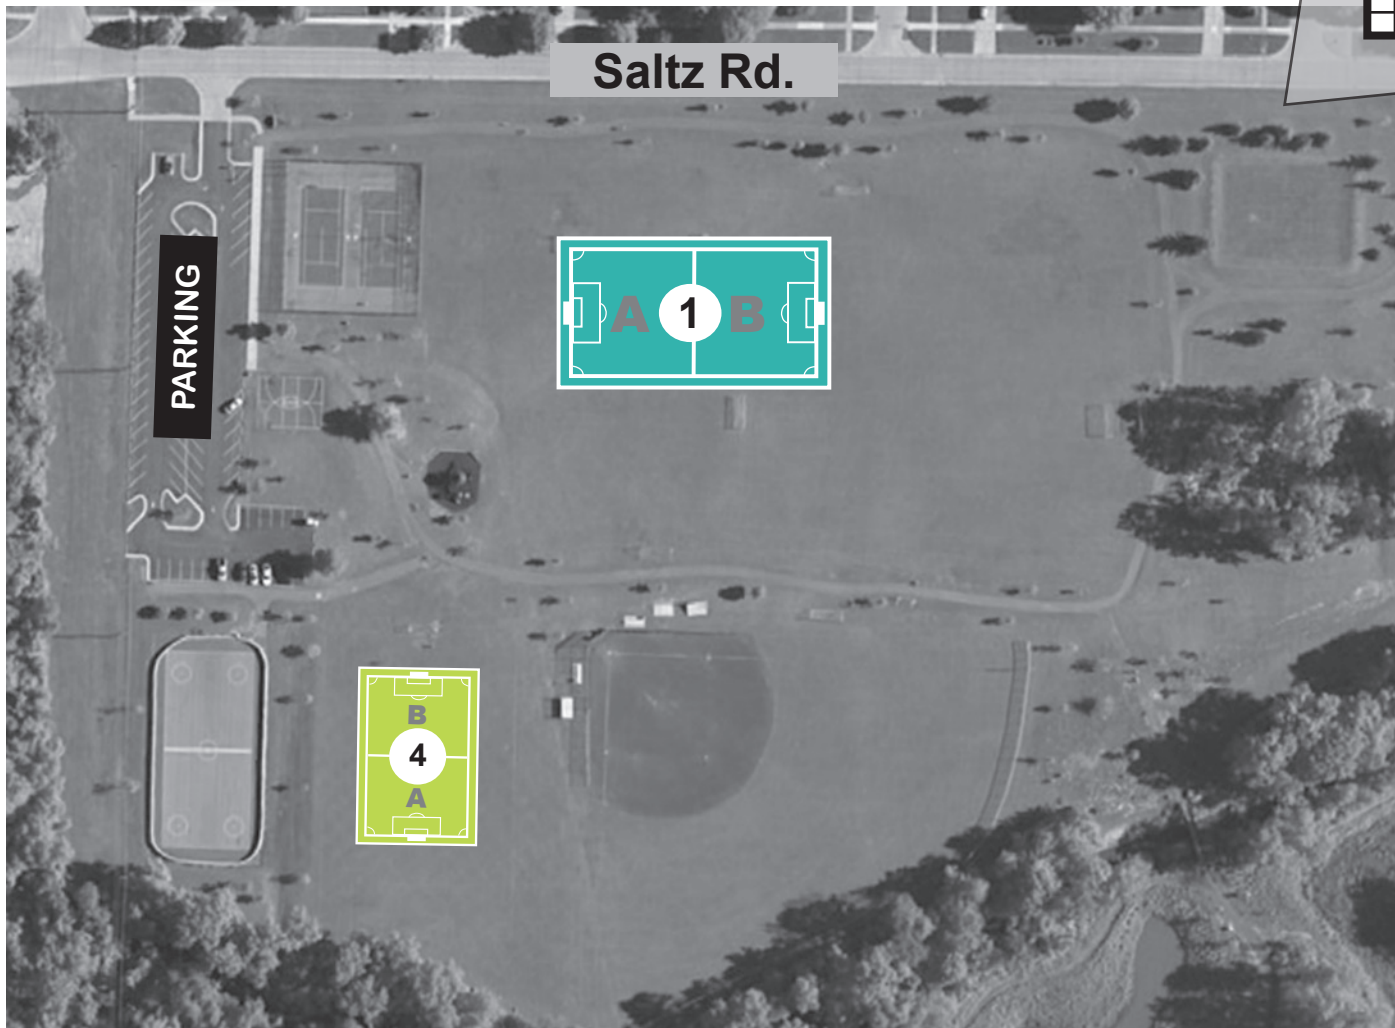

Flodin Park

Flodin Park

Located off Saltz Road
between Lilley and Sheldon

GPS/Mapquest:
43399 Saltz Road
Canton, MI 48187

42°18'54.02 N
83°28'03.04 W

LEGEND	
	7v7 (U9/U10)
	9v9 (U11/U12)

www.CantonSoccerClub.com