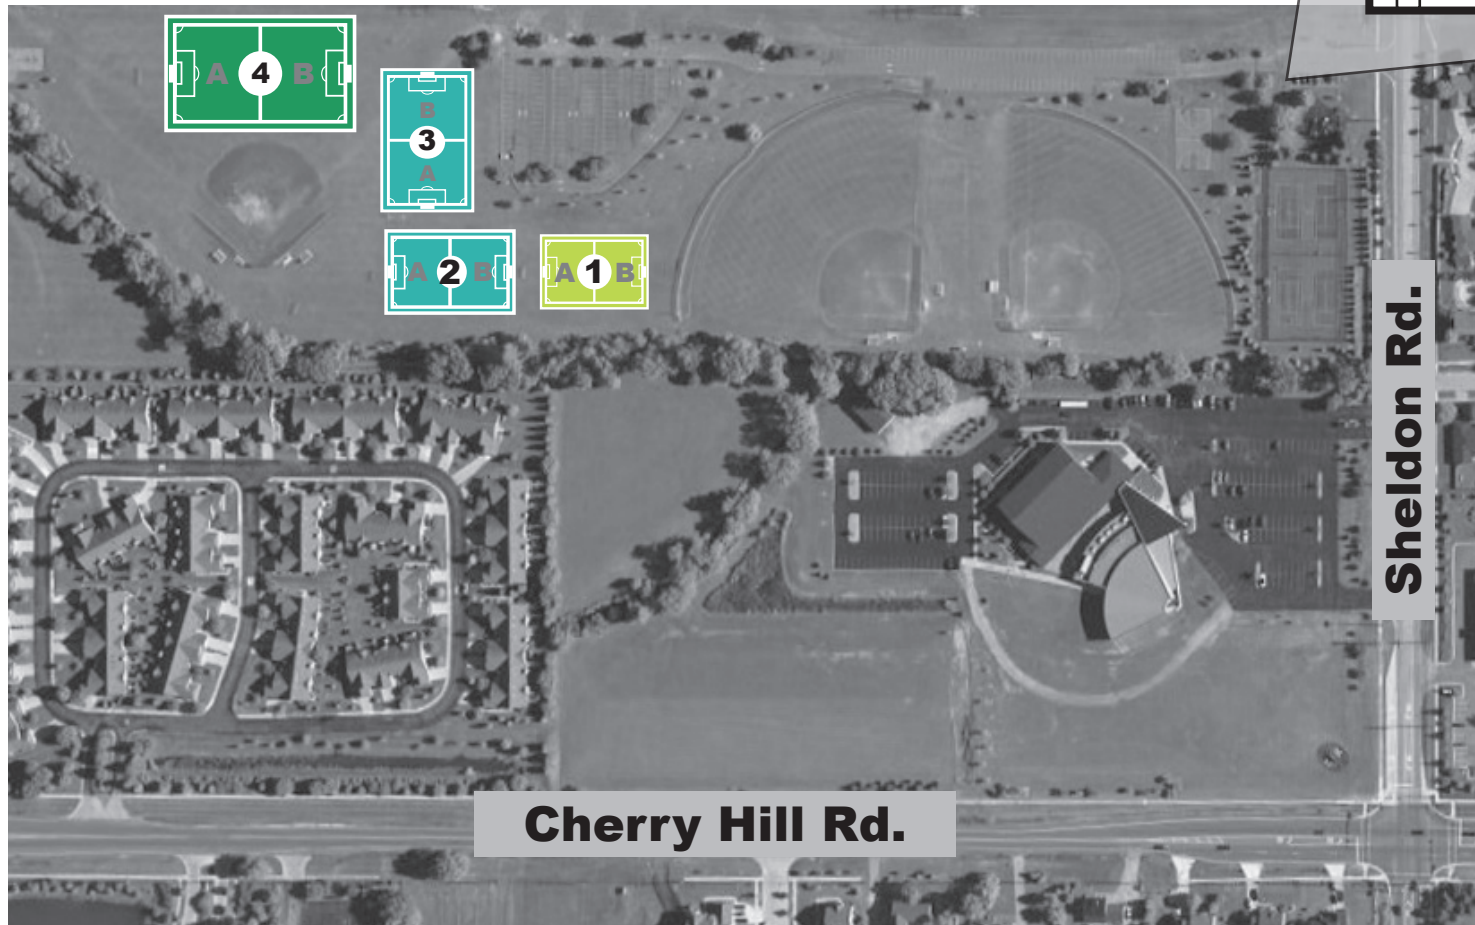

# GRIFFIN PARK

Located off Sheldon Road  
between Ford and Cherry Hill.

GPS/Mapquest:  
500 N. Sheldon  
Canton, MI 48187

42°18'38.37 N  
83°28'39.98 W

LEGEND	
	7v7 (U8-U10)
	9v9 (U11/U12)
	11v11 (U13+)