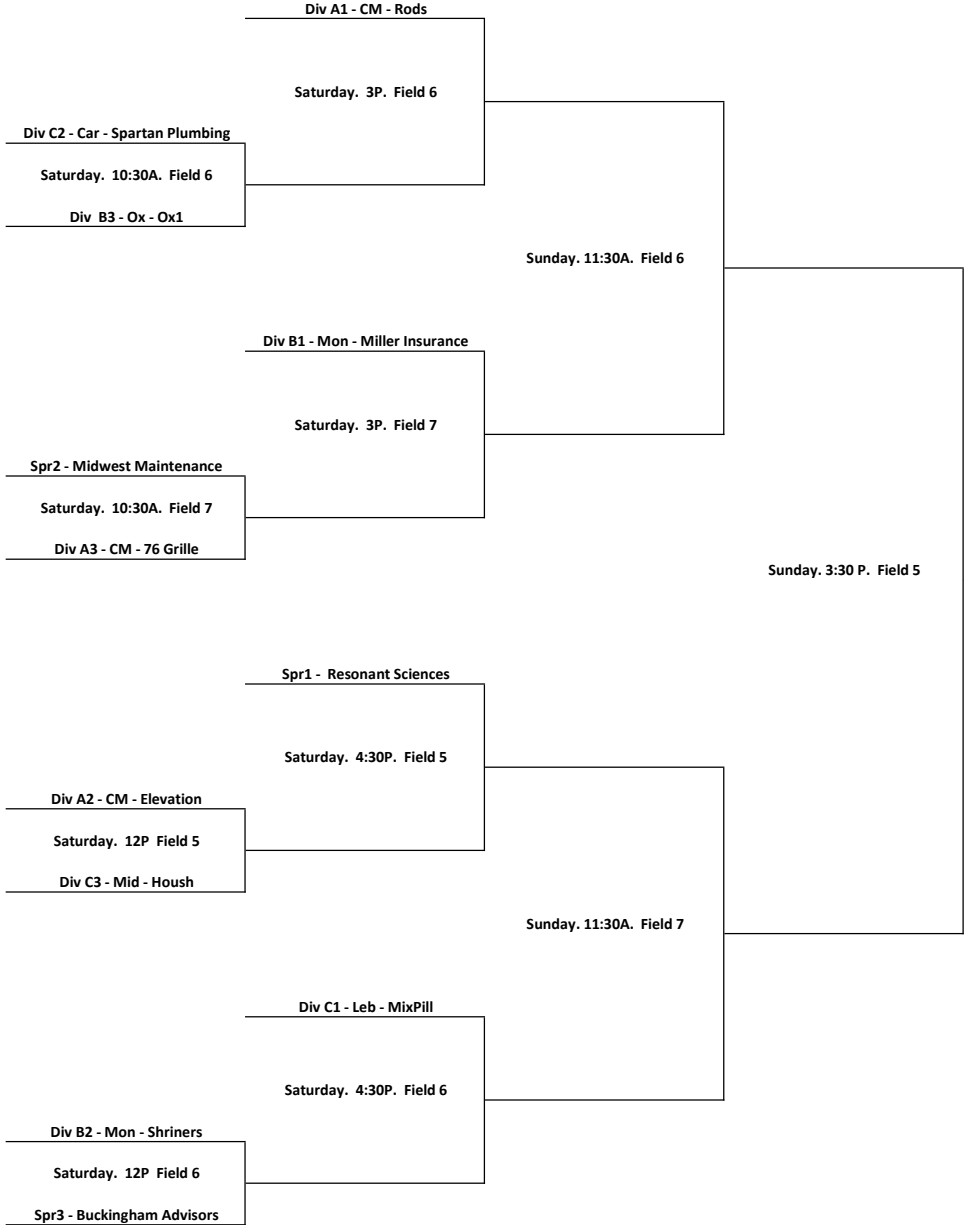

WING BOYS

Spr1	Resonant Sciences	White
Spr2	Midwest Maintenance	Navy
Spr3	Buckingham Advisors	Maroon
Div A1	CM - Rods	Royal/White
Div A2	CM - Elevation	Scarlett / White
Div A3	CM - 73 Grille	Lime/ White
Div B1	Mon - Miller Insurance	Navy / Blue
Div B2	Mon - Shriners	Scarlett / Black
Div B3	Ox - Ox1	Royal Blue
Div C1	Leb - MixPill	Maroon
Div C2	Car - Spartan Plumbing	Red
Div C3	Mid - Housh	Charcoal