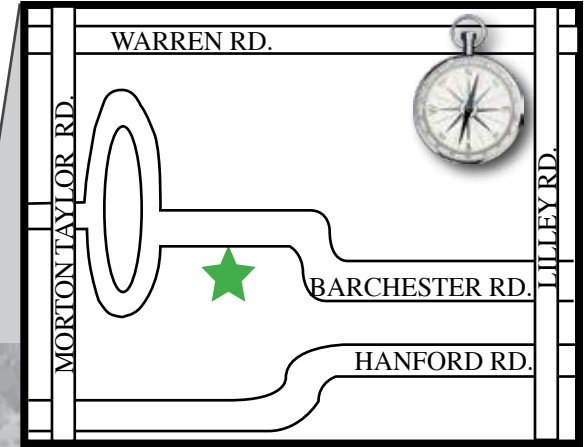

Barchester Park

MORTON TAYLOR Rd.

BARCHESTER Rd.

LILLEY Rd.

HANFORD Rd.

LEGEND

 11v11 (U13 & Up)

Barchester Park
Located off Barchester Road
between Warren and Hanford.
GPS/Mapquest:
43064 Barchester Rd.
Canton, MI 48187

42°19'56.89 N
83°27'55.33 W

www.CantonSoccerClub.com