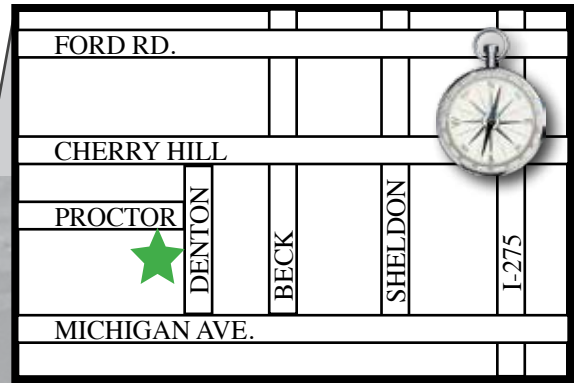

Independence Park

LEGEND	
	4v4 (U7)
	7v7 (U8-U9)
	9v9 (U11/U12)
	11v11 (U13+)
	Field Rested

Independence Park is located off Denton Rd • South of Cherry Hill.
 GPS/Mapquest: 1898 Denton Road • Canton, MI 48188
 42°17'33.75 N - 83°31'32.48 W