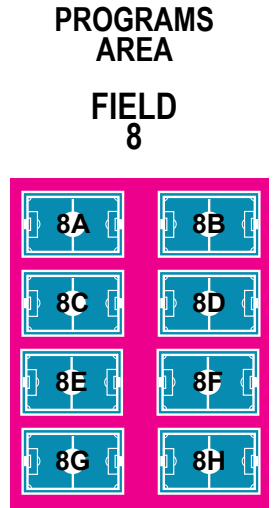

Independence Park

LEGEND	
	4v4 (U7)
	7v7 (U8-U9)
	9v9 (U11/U12)
	11v11 (U13+)
	Field Rested

Independence Park is located off Denton Rd • South of Cherry Hill.
 GPS/Mapquest: 1898 Denton Road • Canton, MI 48188
 42°17'33.75 N - 83°31'32.48 W