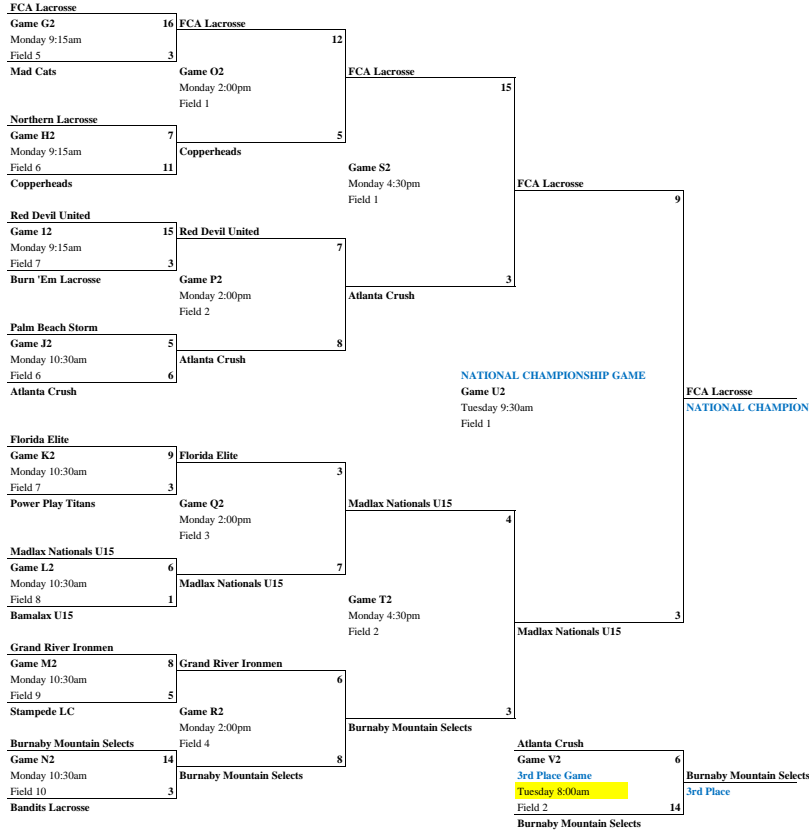

15U Division Playoff Bracket

VERSION 2 - UPDATED 12/23/13