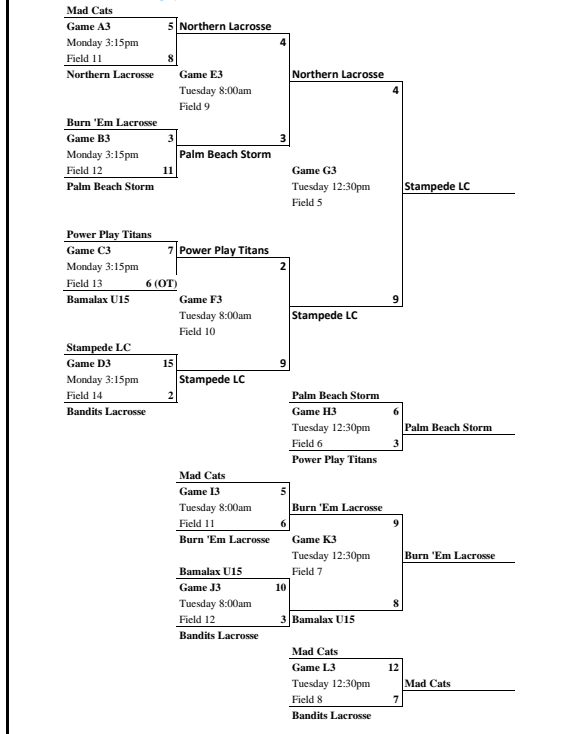

9th Place Bracket

**Losers of Games G2 - N2 will play here.