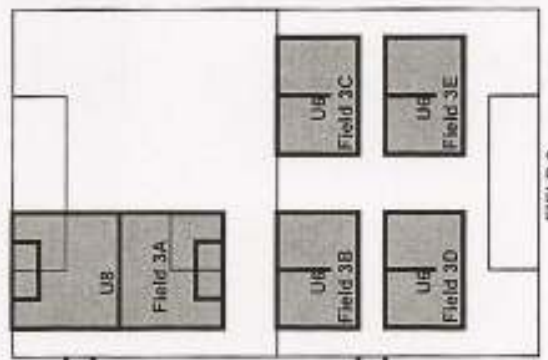

**Bring \$3 Cash/car for parking**

- Referees
- Rest Room
- Concourse
- Snack Bar
- Storage

Home team will sit on the North or West side of the pitch depending on the pitch orientation.

Additional Parking ←