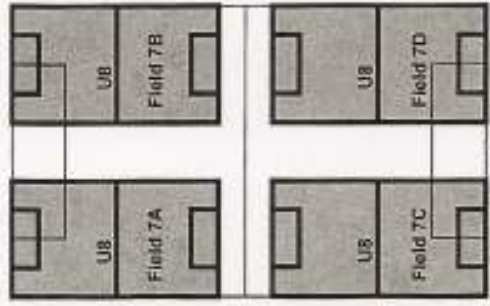

**Bring \$3 Cash/car for parking**

- Referees
- Rest Room
- Concourse
- Snack Bar
- Storage

Home team will sit on the North or West side of the pitch depending on the pitch orientation.

Additional Parking ←