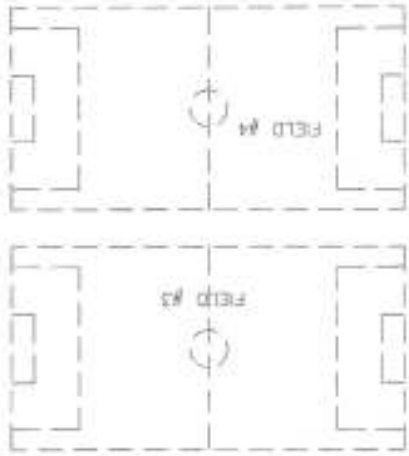

*Region 181*

Northeast Parking Lot

Picnic Area

Snack Bar

Southwest Parking Lot

Brimhall Road

Jewetta Ave.

Liberty Park - AYSO Region 359

GAME DAY FIELD LAYOUT FOR TUE. & THUR.

\* Home Team is Listed FIRST and Will sit on the North Or West side of the Field

11225 BRIMHALL ROAD - 93317

Northeast Parking Lot

Picnic Area

Southwest Parking Lot

Brimhall Road