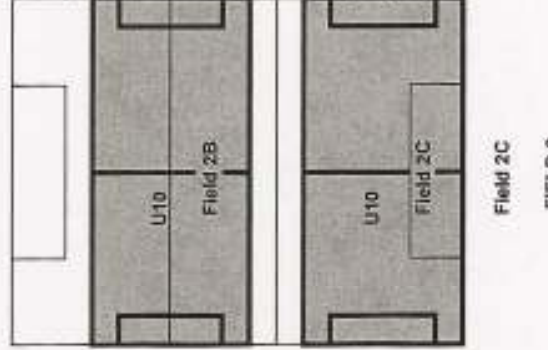

**Bring \$3 Cash/car for parking**

- Referees
- Rest Room
- Concourse
- Snack Bar
- Storage

Home team will sit on the North or West side of the pitch depending on the pitch orientation.

Additional Parking ←