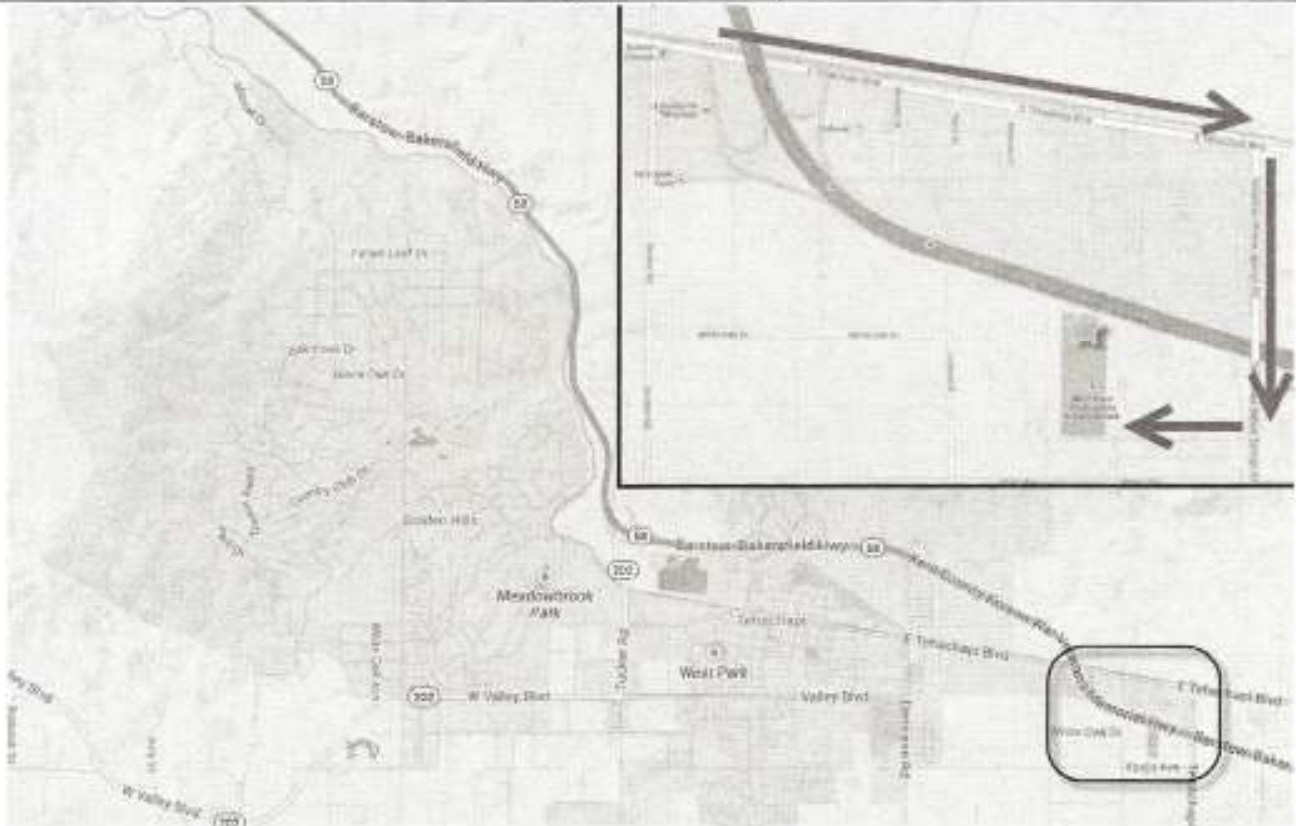

## Coming from Bakersfield:

- 1) Get off at exit 151 - Monolith
- 2) Turn **Right** onto Tehachapi Blvd. & pass the Loves gas station
- 3) Turn **Right** onto Willow Springs Road & cross the freeway
- 4) Turn **Right** into the Soccer Park

### From the South -

Take Highway 99 north to EXIT 18 toward CA-119/Taft/Lamont. Turn left at the Stop onto S. H St. Take the first left (signal) onto TAFT HWY/CA-119. The park is located 3 miles west on the right at the intersection of Ashe Rd. Turn right on Ashe Rd. then left on Fair Play Dr. to enter the park.

### From the North -

Take Highway 99 south to the CA-119 exit, EXIT 18 toward Taft/Lamont. Turn right onto TAFT HWY/CA-119. The park is located 3 miles west on the right at the intersection of Ashe Rd. Turn right on Ashe Rd. then left on Fair Play Dr. to enter the park.

### From the West-

From the Taft area, simply take Taft Hwy (CA-119) east to the Park, located on the left. From Interstate 5 exit at CA-199 and continue east to the park, located on the left. Turn left on Ashe Rd., then left on Fair Play Dr. to enter the park.