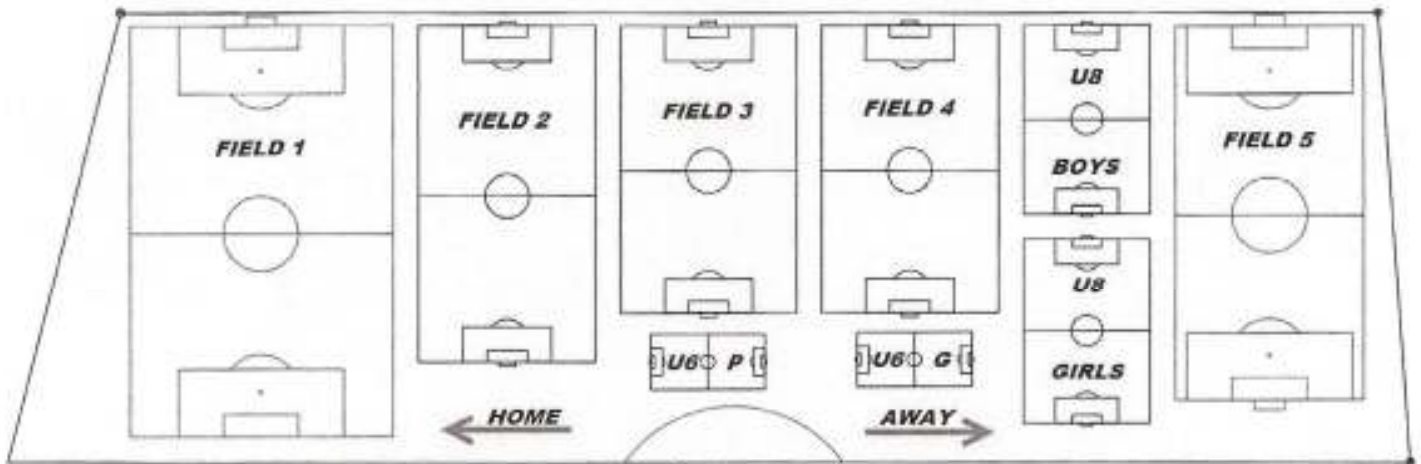

Tehachapi AYSO #479

Coming from Bakersfield:

1) Get off at exit 151 - Monolith
2) Turn **Right** onto Tehachapi Blvd. & pass the Loves gas station
3) Turn **Right** onto Willow Springs Road & cross the freeway
4) Turn **Right** into the Soccer Park

Bring $3 Cash/car for parking