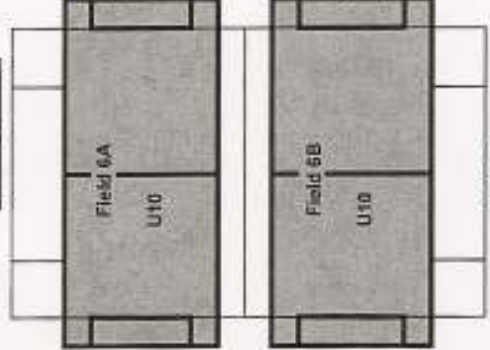

**Bring \$3 Cash/car for parking**

- Referees
- Rest Room
- Concourse
- Snack Bar
- Storage

Home team will sit on the North or West side of the pitch depending on the pitch orientation.

Additional Parking ←