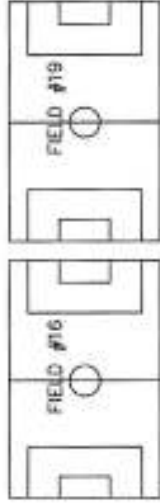

GAME DAY FIELD LAYOUT FOR TUE. & THUR.

\* Home Team is Listed FIRST and Will sit on the North Or West side of the Field

11225 BRIMHALL ROAD - 93317

Northeast Parking Lot

Picnic Area

Southwest Parking Lot

Brimhall Road