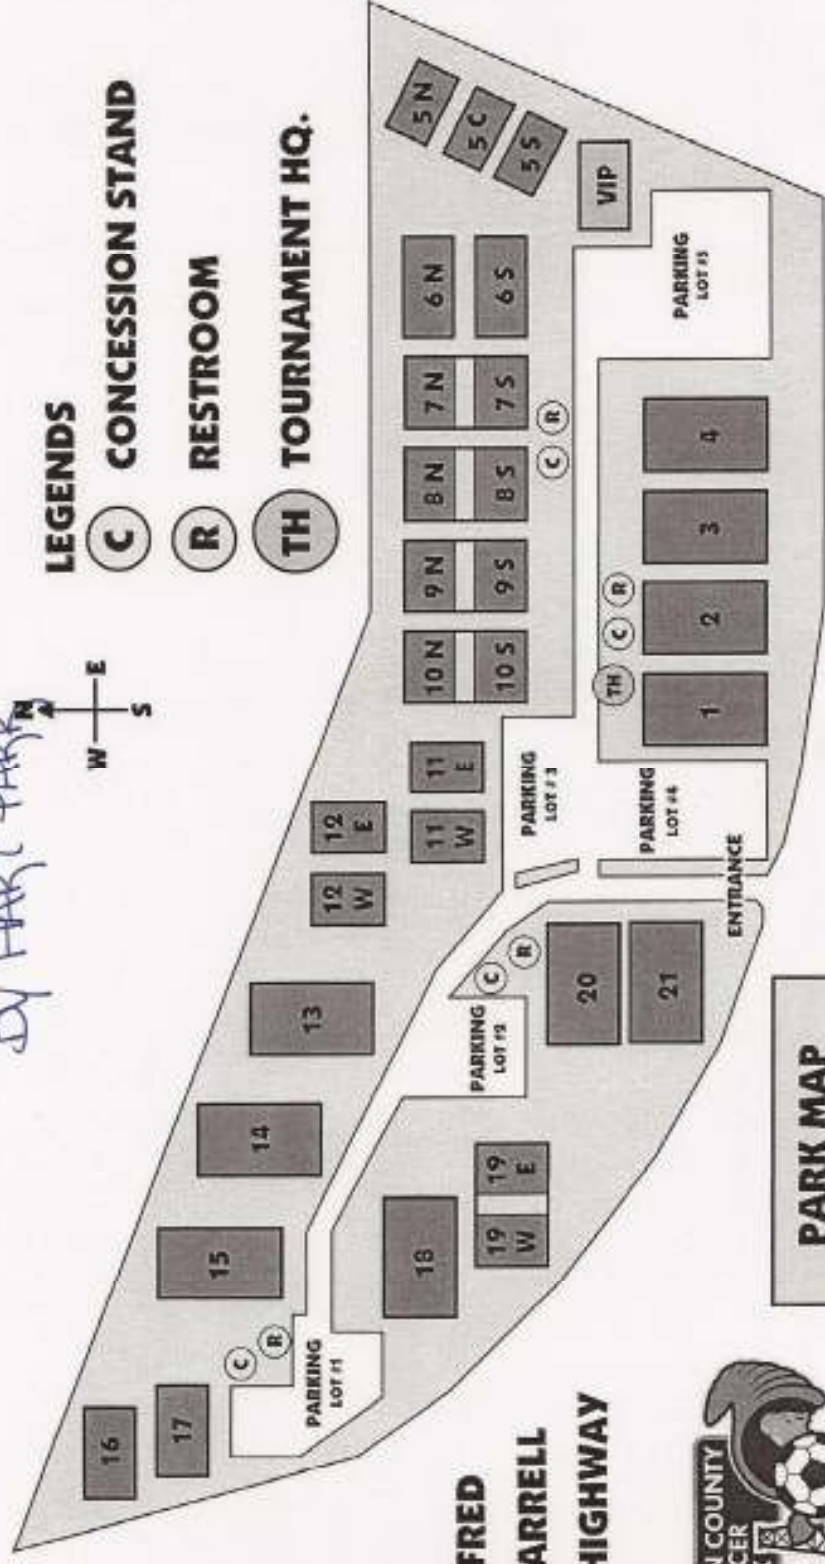

KERN COUNTY SOCCER PARK

By HART PARK

1. **LEGENDS**
2. **(C)** CONCESSION STAND
   - **(R)** RESTROOM
   - **(TH)** TOURNAMENT HQ.

ALFRED HARRELL HIGHWAY