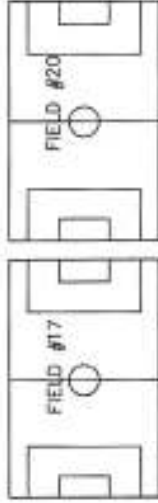

GAME DAY FIELD LAYOUT FOR TUE. & THUR.

\* Home Team is Listed FIRST and Will sit on the North Or West side of the Field

11225 BRIMHALL ROAD - 93317

Northeast Parking Lot

Picnic Area

Southwest Parking Lot

Brimhall Road